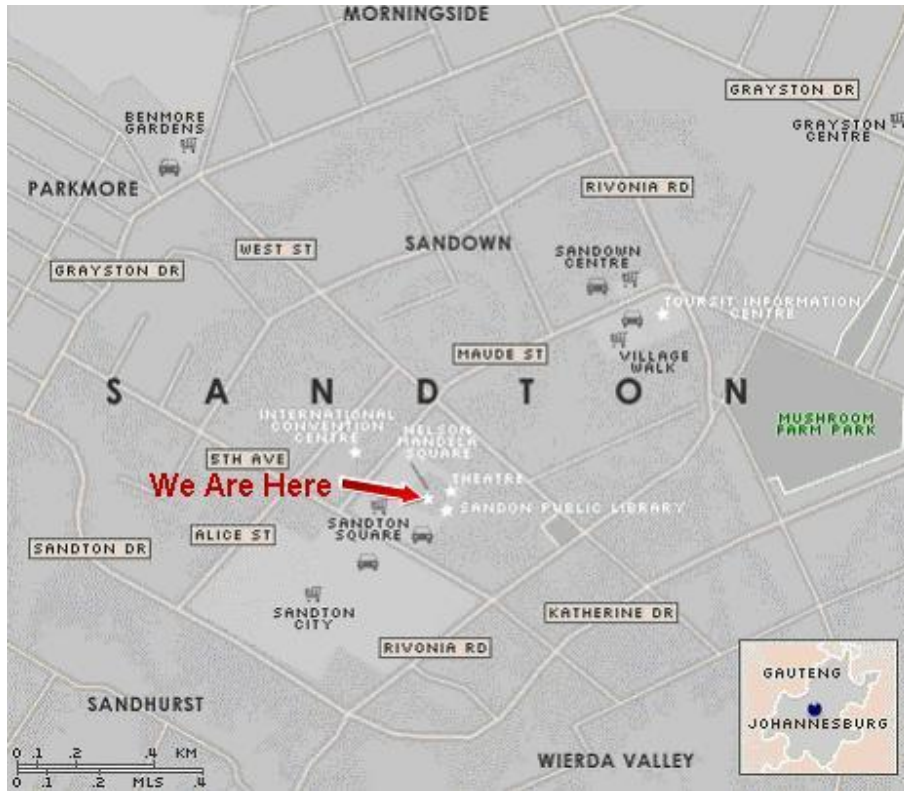

**Montego Bay Address:**  
Shop 31 Square Level  
Nelson Mandela Square  
Sandton

Source: [www.savenues](http://www.savenues)